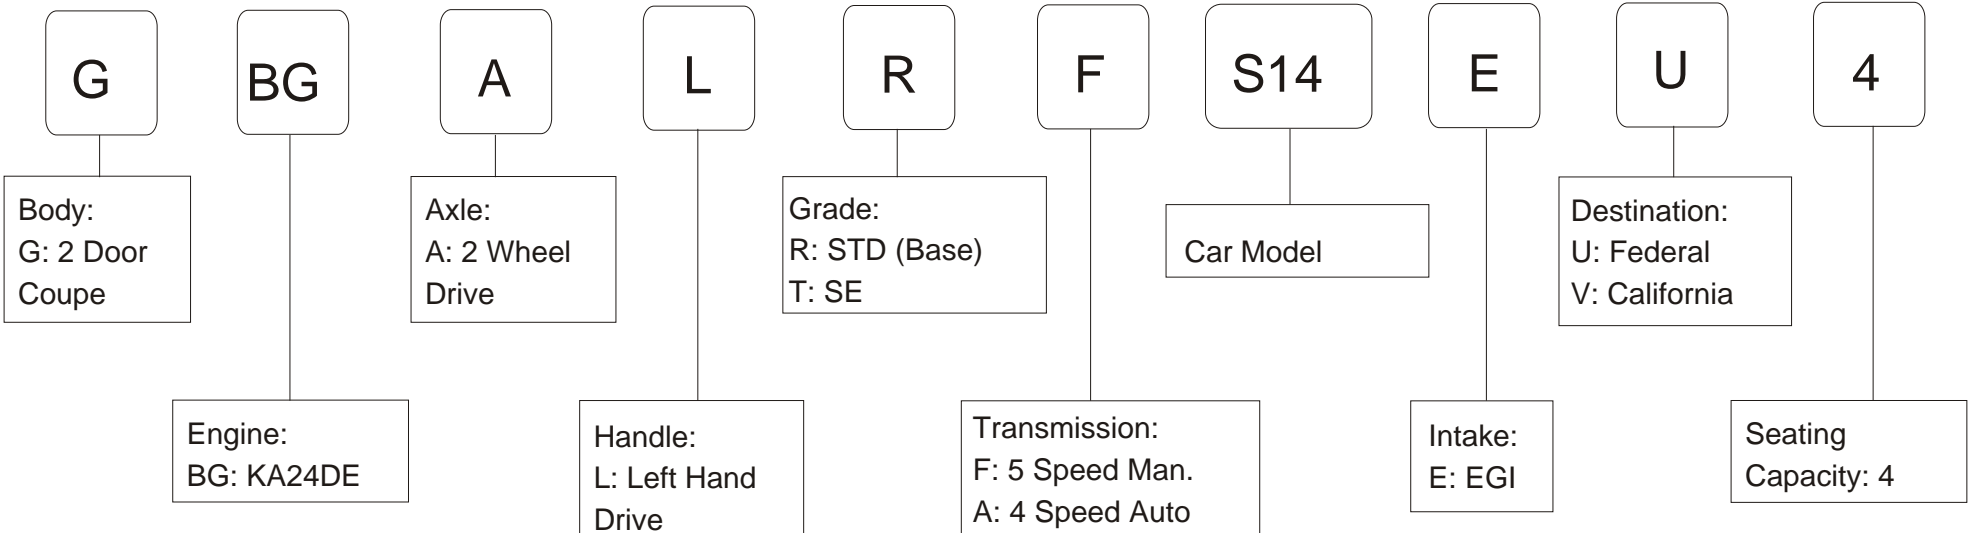

## S14 Model Identification (US Models Feb'94+)

### Model Number Digits 1-13

Digits 14-18 Designate Option Codes.  
 Note: "A": SE: Standard Equipment  
       : STD (Base): Option  
 S: Standard Equipment  
 O: Option

Model ID Code is located under the hood on the passenger side firewall.